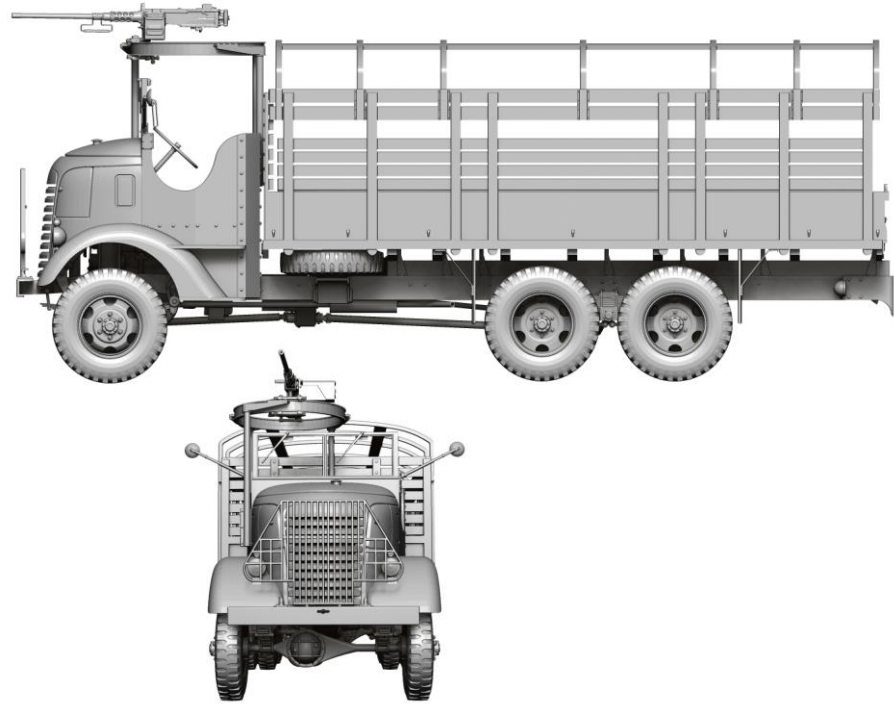

GMC AFKWX 353

6x6 U.S. Military Truck 17 ft body

48A10

72A10

CARGO CANVAS
Do not use parts 27 L/R , 28

GMC AFKWX 353
6x6 U.S. Military Truck 17 ft body

48A10

72A10

DOG FIGHT
WORKSHOP

GMC AFKWX 353

6x6 U.S. Military Truck 17 ft body

48A10

72A10

Thank you for choosing our product. With each subsequent one we make every effort to make our models better and better.

Happy Modelling